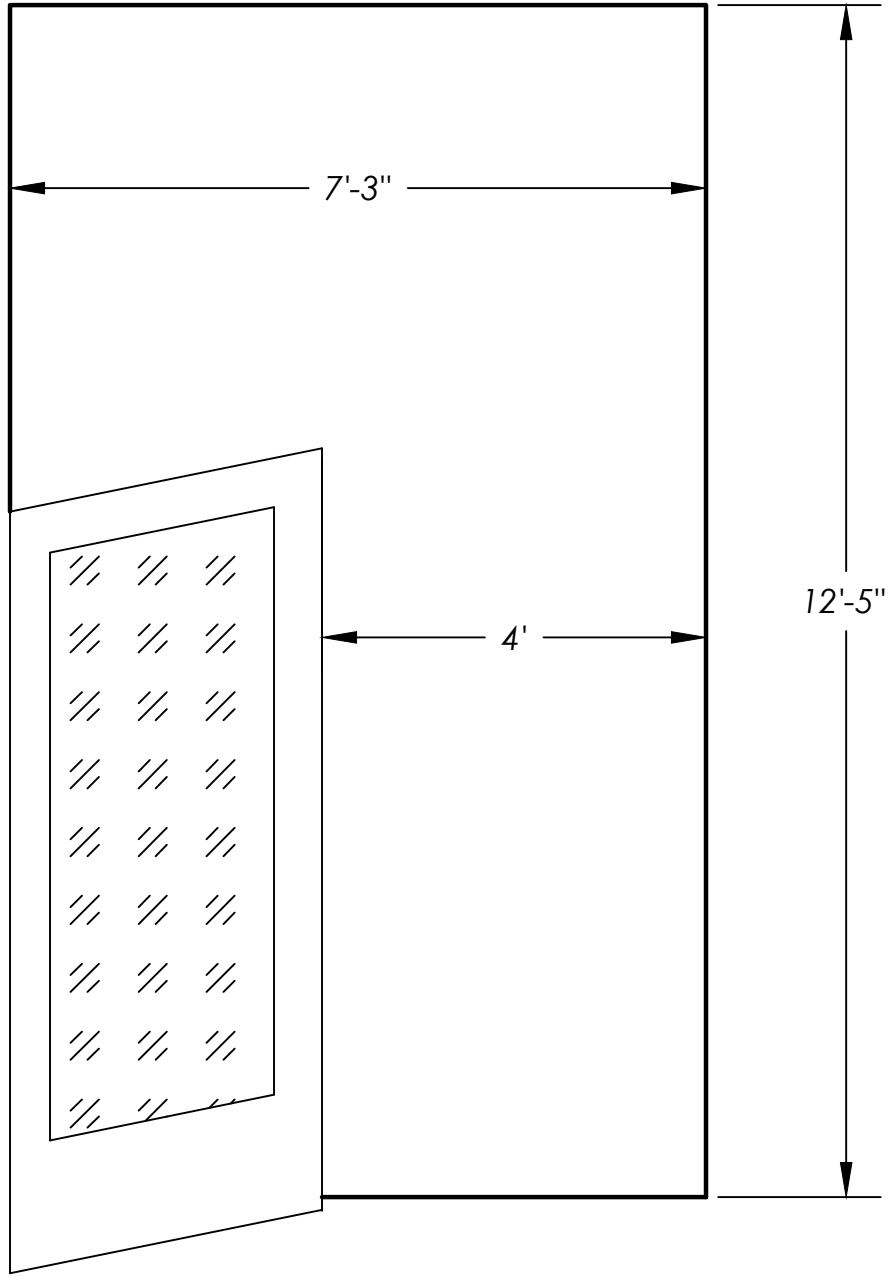

Miller Gallery Overall Dimensions

Miller Gallery East Wall

3/8"=1'

Miller Gallery Main Entrance West Wall

1/2"=1'

Miller Gallery North Wall

PRODUCED BY AN AUTODESK EDUCATIONAL PRODUCT

PRODUCED BY AN AUTODESK EDUCATIONAL PRODUCT

1/4" = 1'

Miller Gallery South Wall

PRODUCED BY AN AUTODESK EDUCATIONAL PRODUCT

PRODUCED BY AN AUTODESK EDUCATIONAL PRODUCT

3/8" = 1'

Miller Gallery Vault Wall

PRODUCED BY AN AUTODESK EDUCATIONAL PRODUCT

Miller west wall

PRODUCED BY AN AUTODESK EDUCATIONAL PRODUCT

PRODUCED BY AN AUTODESK EDUCATIONAL PRODUCT

12'-5"

7'-3"

3'-10¹/₈"

5'-7"

8'

8'-7³/₈"

11'-11⁷/₈"

12'-1³/₈"

13'-6⁵/₈"

5'-3⁵/₈"

1'-3"

4'-10³/₈"

4'-11"

1/2" = 1'