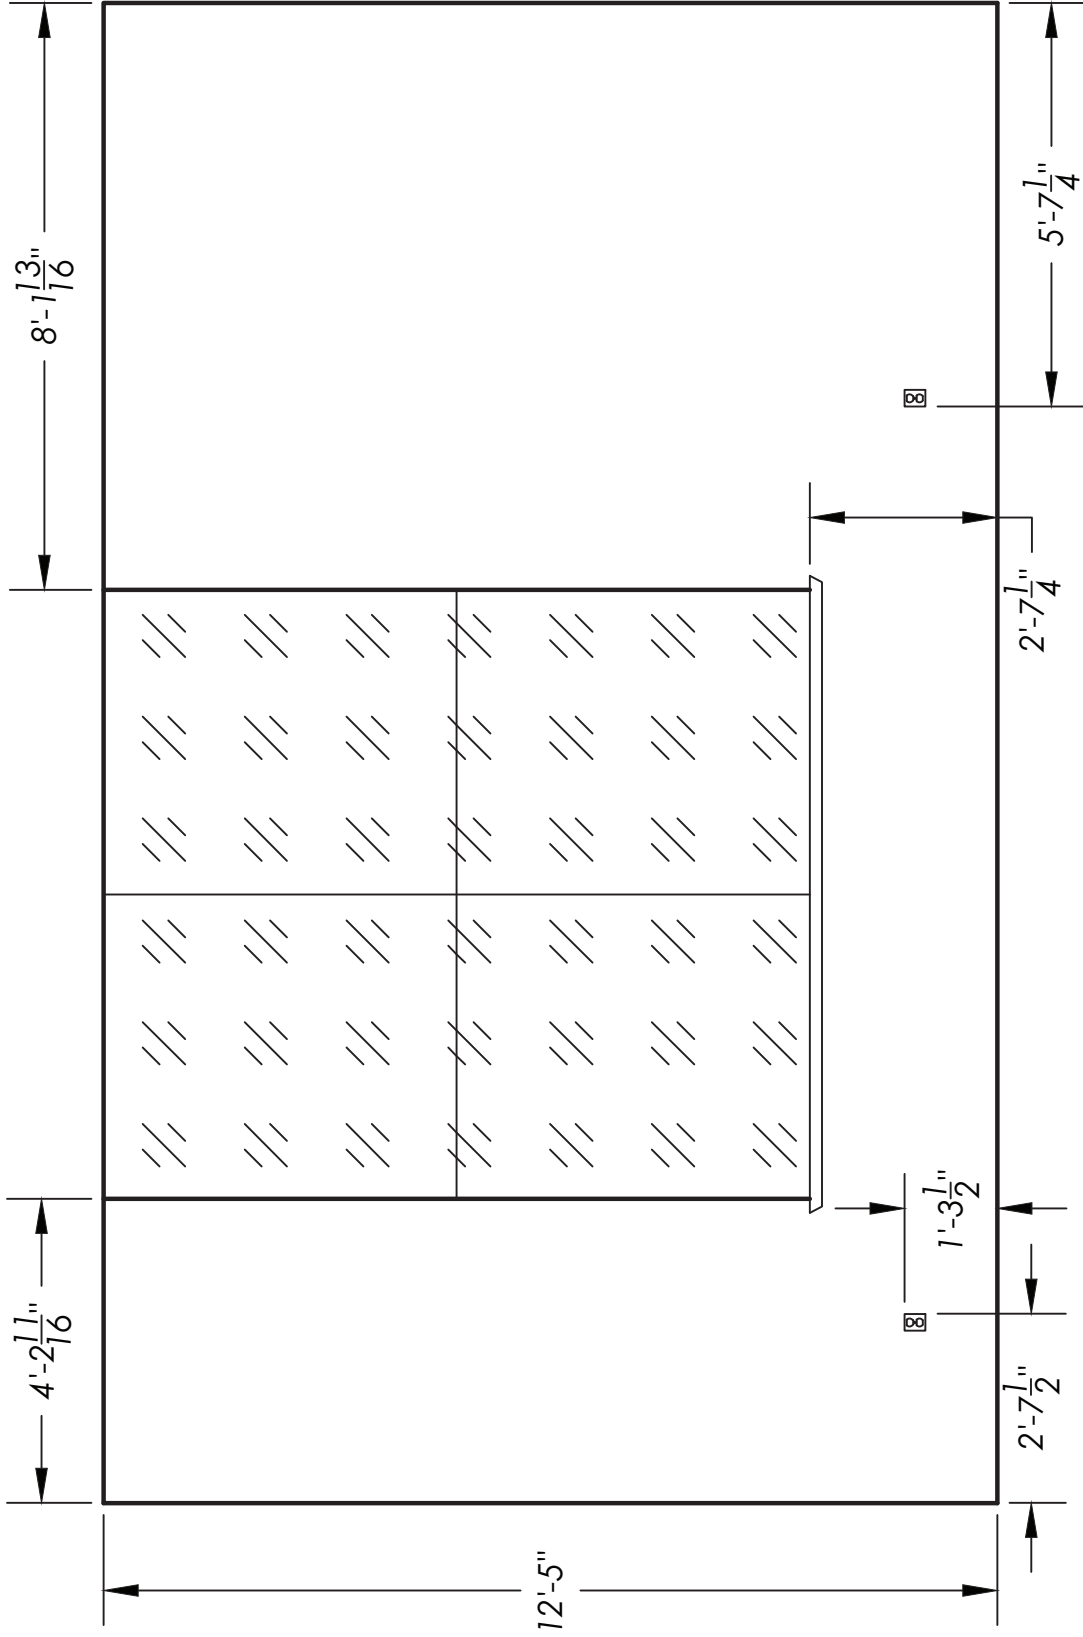

Miller Gallery Overall Dimensions

Miller Gallery East Wall

3/8"=1'

Miller Gallery Main Entrance West Wall

1/2"=1'

Miller Gallery North Wall

PRODUCED BY AN AUTODESK EDUCATIONAL PRODUCT

PRODUCED BY AN AUTODESK EDUCATIONAL PRODUCT

1/4" = 1'

Miller Gallery South Wall

PRODUCED BY AN AUTODESK EDUCATIONAL PRODUCT

PRODUCED BY AN AUTODESK EDUCATIONAL PRODUCT

3/8" = 1'

Miller Gallery Vault Wall

PRODUCED BY AN AUTODESK EDUCATIONAL PRODUCT

Miller west wall

PRODUCED BY AN AUTODESK EDUCATIONAL PRODUCT

PRODUCED BY AN AUTODESK EDUCATIONAL PRODUCT

12'-5"

7'-3"

3'-10¹/₈"

5'-7"

8'

8'-7³/₈"

11'-11⁷/₈"

12'-1³/₈"

13'-6⁵/₈"

5'-3⁵/₈"

1'-3"

4'-10³/₈"

4'-11"

1/2" = 1'