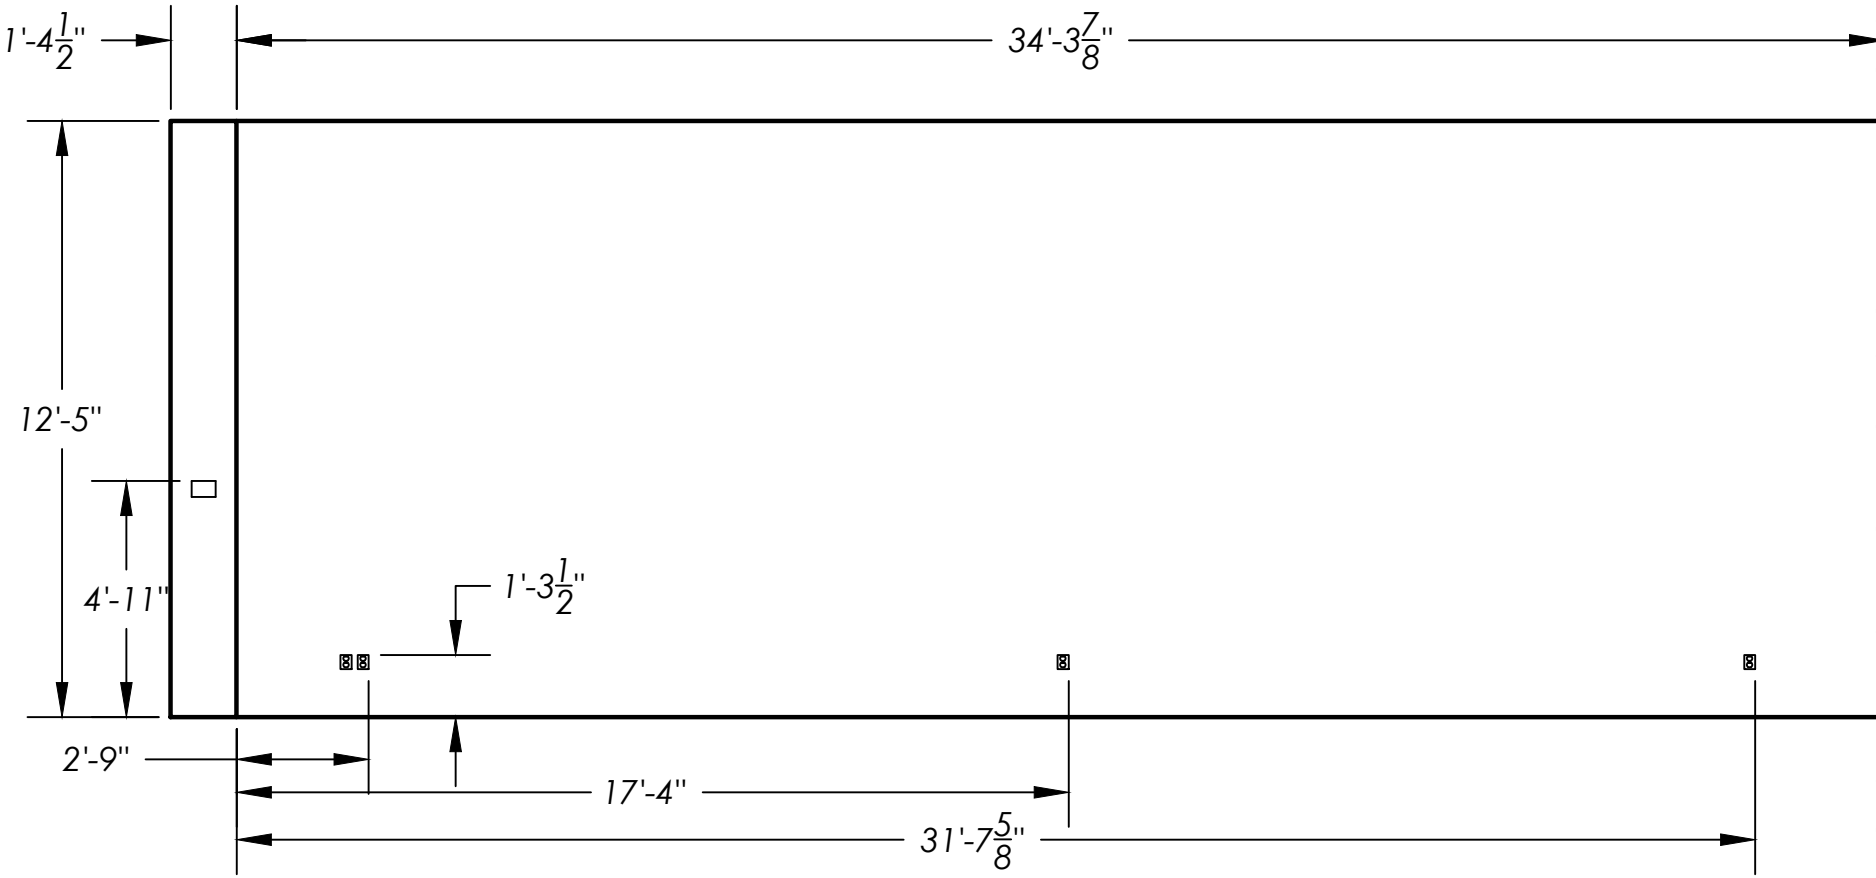

Miller Gallery Overall Dimensions

Miller Gallery East Wall

3/8"=1'

Miller Gallery Main Entrance West Wall

1/2"=1'

Miller Gallery North Wall

PRODUCED BY AN AUTODESK EDUCATIONAL PRODUCT

PRODUCED BY AN AUTODESK EDUCATIONAL PRODUCT

1/4" = 1'

Miller Gallery South Wall

PRODUCED BY AN AUTODESK EDUCATIONAL PRODUCT

PRODUCED BY AN AUTODESK EDUCATIONAL PRODUCT

3/8" = 1'

Miller Gallery Vault Wall

PRODUCED BY AN AUTODESK EDUCATIONAL PRODUCT

Miller west wall

PRODUCED BY AN AUTODESK EDUCATIONAL PRODUCT

PRODUCED BY AN AUTODESK EDUCATIONAL PRODUCT

12'-5"

7'-3"

3'-10¹/₈"

5'-7"

8'

8'-7³/₈"

11'-11⁷/₈"

12'-1³/₈"

13'-6⁵/₈"

5'-3⁵/₈"

1'-3"

4'-10³/₈"

4'-11"

1/2" = 1'