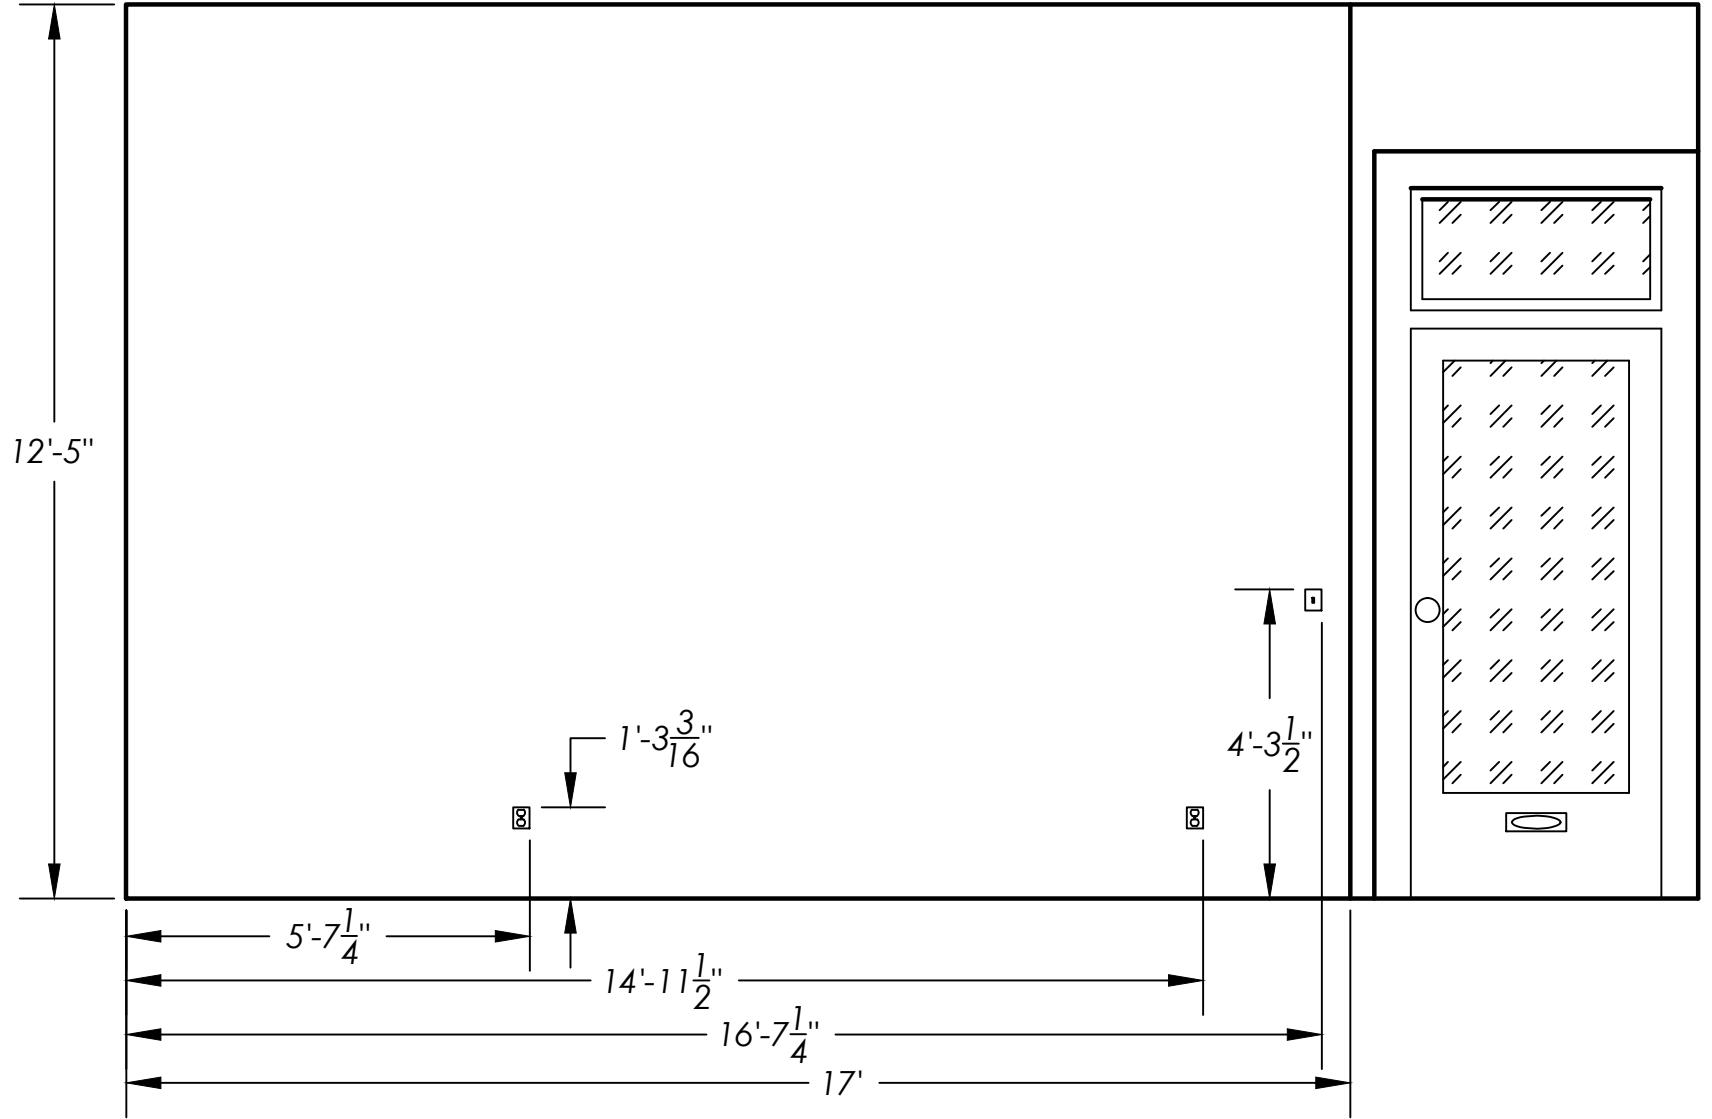

Miller Gallery Overall Dimensions

Miller Gallery East Wall

3/8"=1'

Miller Gallery Main Entrance West Wall

1/2"=1'

Miller Gallery North Wall

PRODUCED BY AN AUTODESK EDUCATIONAL PRODUCT

PRODUCED BY AN AUTODESK EDUCATIONAL PRODUCT

1/4" = 1'

Miller Gallery South Wall

PRODUCED BY AN AUTODESK EDUCATIONAL PRODUCT

PRODUCED BY AN AUTODESK EDUCATIONAL PRODUCT

3/8" = 1'

Miller Gallery Vault Wall

PRODUCED BY AN AUTODESK EDUCATIONAL PRODUCT

Miller west wall

PRODUCED BY AN AUTODESK EDUCATIONAL PRODUCT

PRODUCED BY AN AUTODESK EDUCATIONAL PRODUCT

12'-5"

7'-3"

3'-10¹/₈"

5'-7"

8'

8'-7³/₈"

11'-11⁷/₈"

12'-1³/₈"

13'-6⁵/₈"

5'-3⁵/₈"

1'-3"

4'-10³/₈"

4'-11"

1/2" = 1'