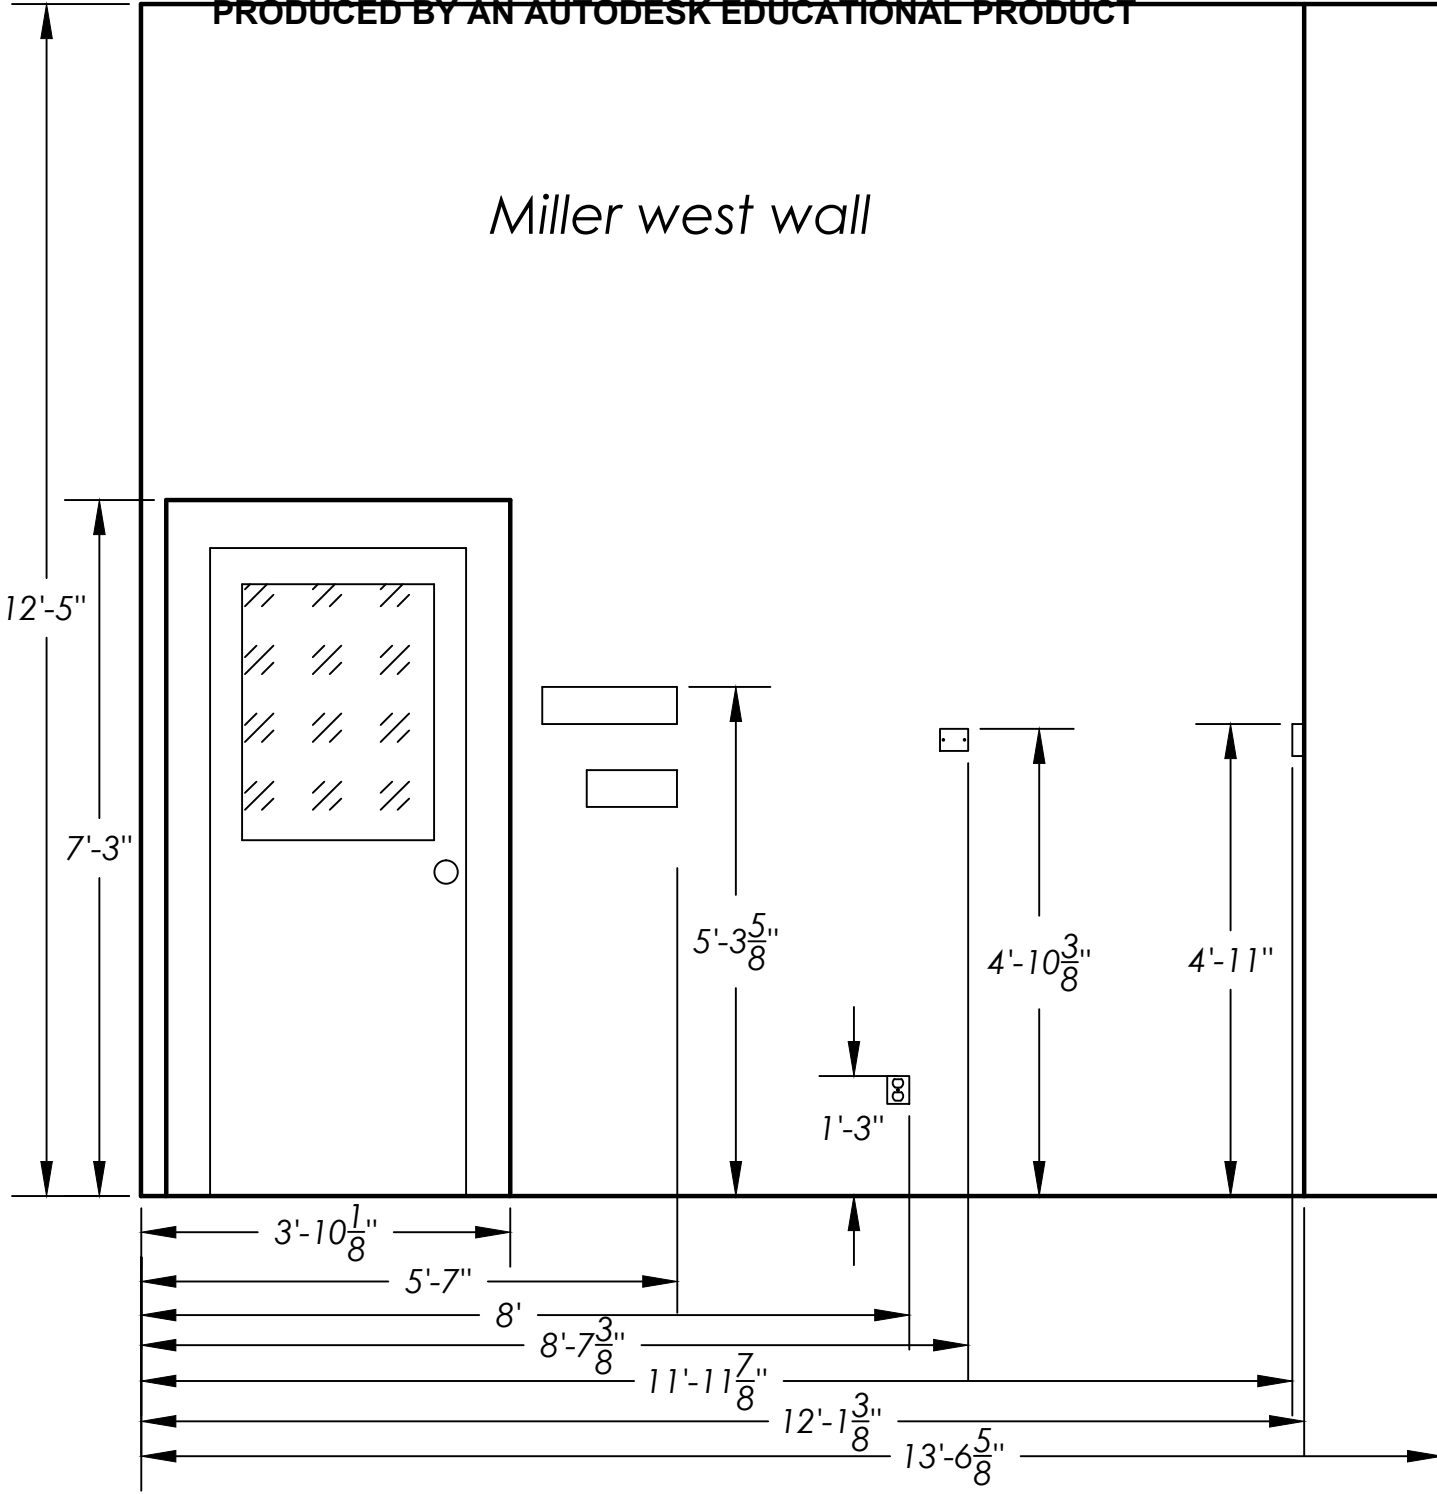

PRODUCED BY AN AUTODESK EDUCATIONAL PRODUCT

Miller west wall

PRODUCED BY AN AUTODESK EDUCATIONAL PRODUCT

PRODUCED BY AN AUTODESK EDUCATIONAL PRODUCT

12'-5"

7'-3"

3'-10¹/₈"

5'-7"

8'

8'-7³/₈"

11'-11⁷/₈"

12'-1³/₈"

13'-6⁵/₈"

5'-3⁵/₈"

1'-3"

4'-10³/₈"

4'-11"

1/2" = 1'

PRODUCED BY AN AUTODESK EDUCATIONAL PRODUCT