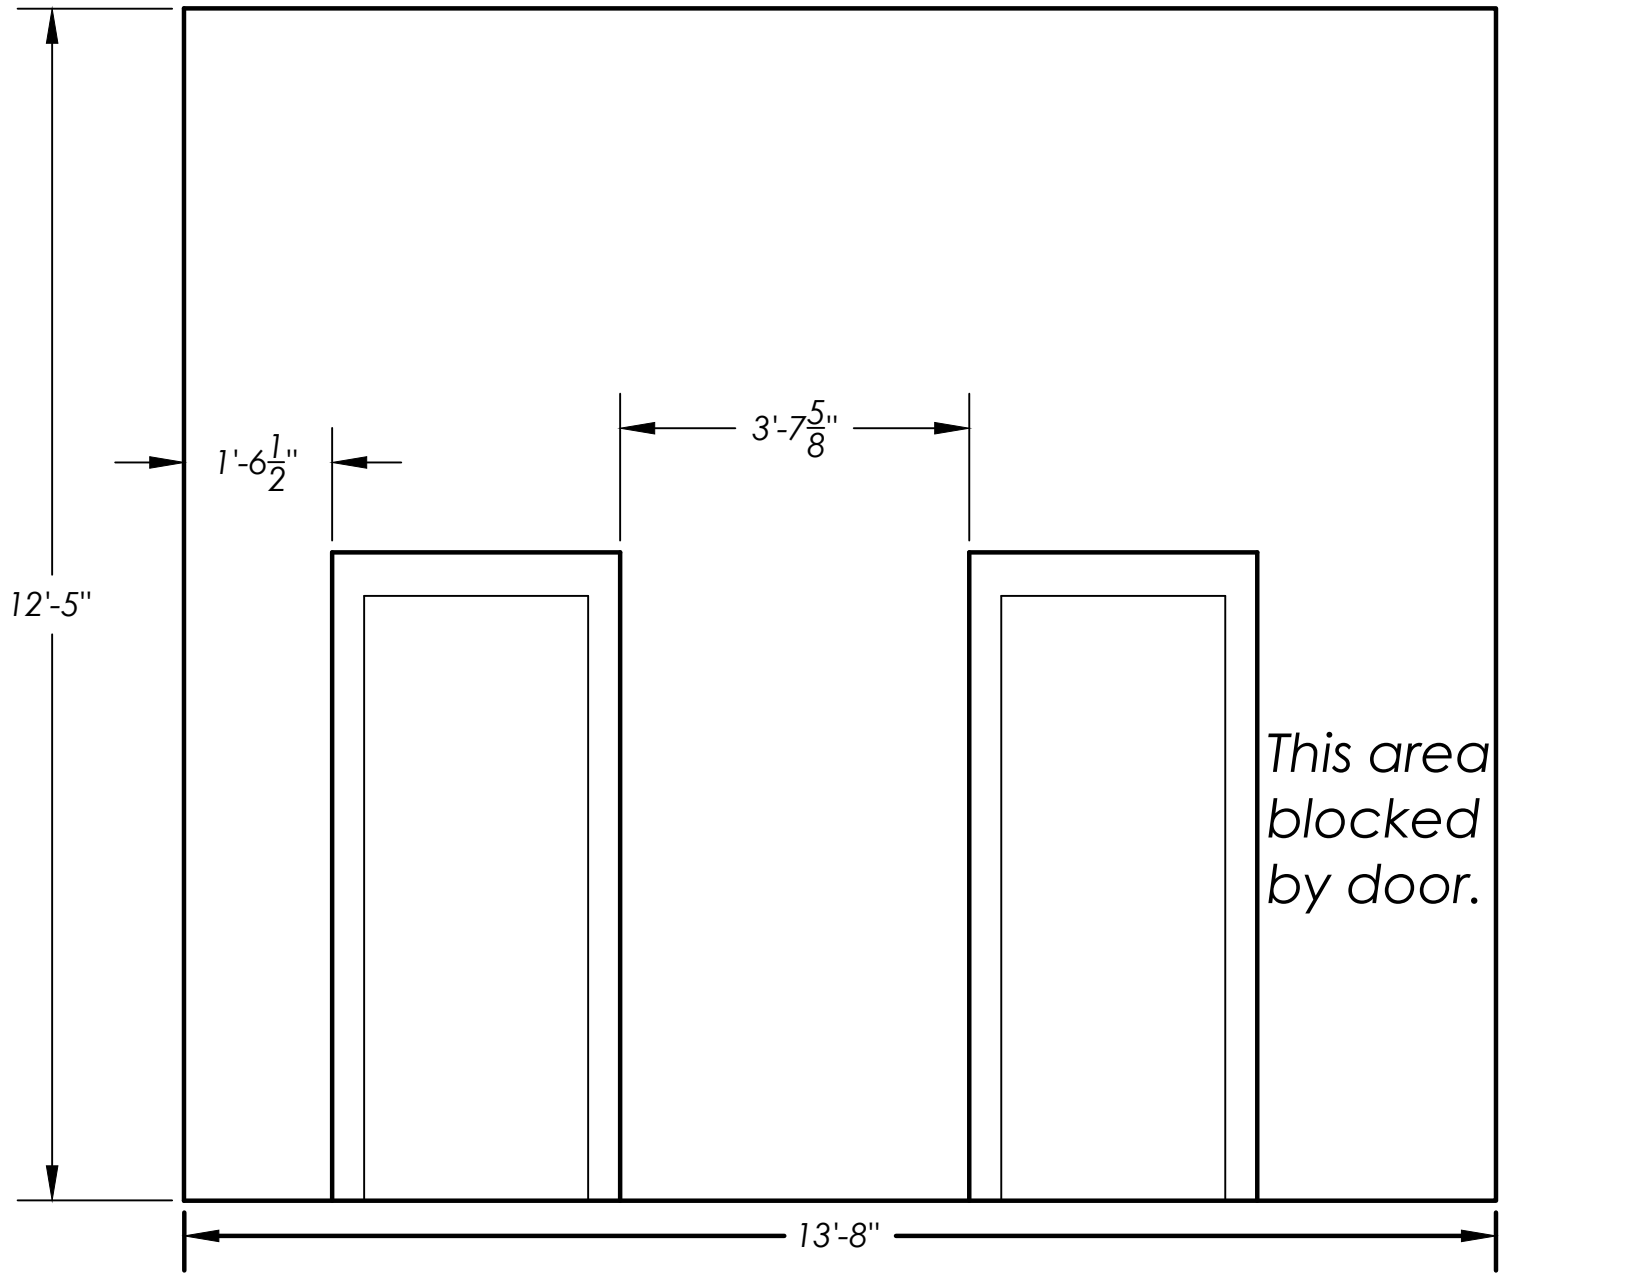

Miller Gallery Overall Dimensions

Miller Gallery East Wall

3/8"=1'

Miller Gallery Main Entrance West Wall

1/2"=1'

Miller Gallery North Wall

PRODUCED BY AN AUTODESK EDUCATIONAL PRODUCT

PRODUCED BY AN AUTODESK EDUCATIONAL PRODUCT

1/4" = 1'

Miller Gallery South Wall

PRODUCED BY AN AUTODESK EDUCATIONAL PRODUCT

PRODUCED BY AN AUTODESK EDUCATIONAL PRODUCT

3/8" = 1'

Miller Gallery Vault Wall

PRODUCED BY AN AUTODESK EDUCATIONAL PRODUCT

Miller west wall

11'-11⁷/₈"

12'-1³/₈"

13'-6⁵/₈"

5'-3⁵/₈"

1'-3"

4'-10³/₈"

4'-11"

1/2" = 1'