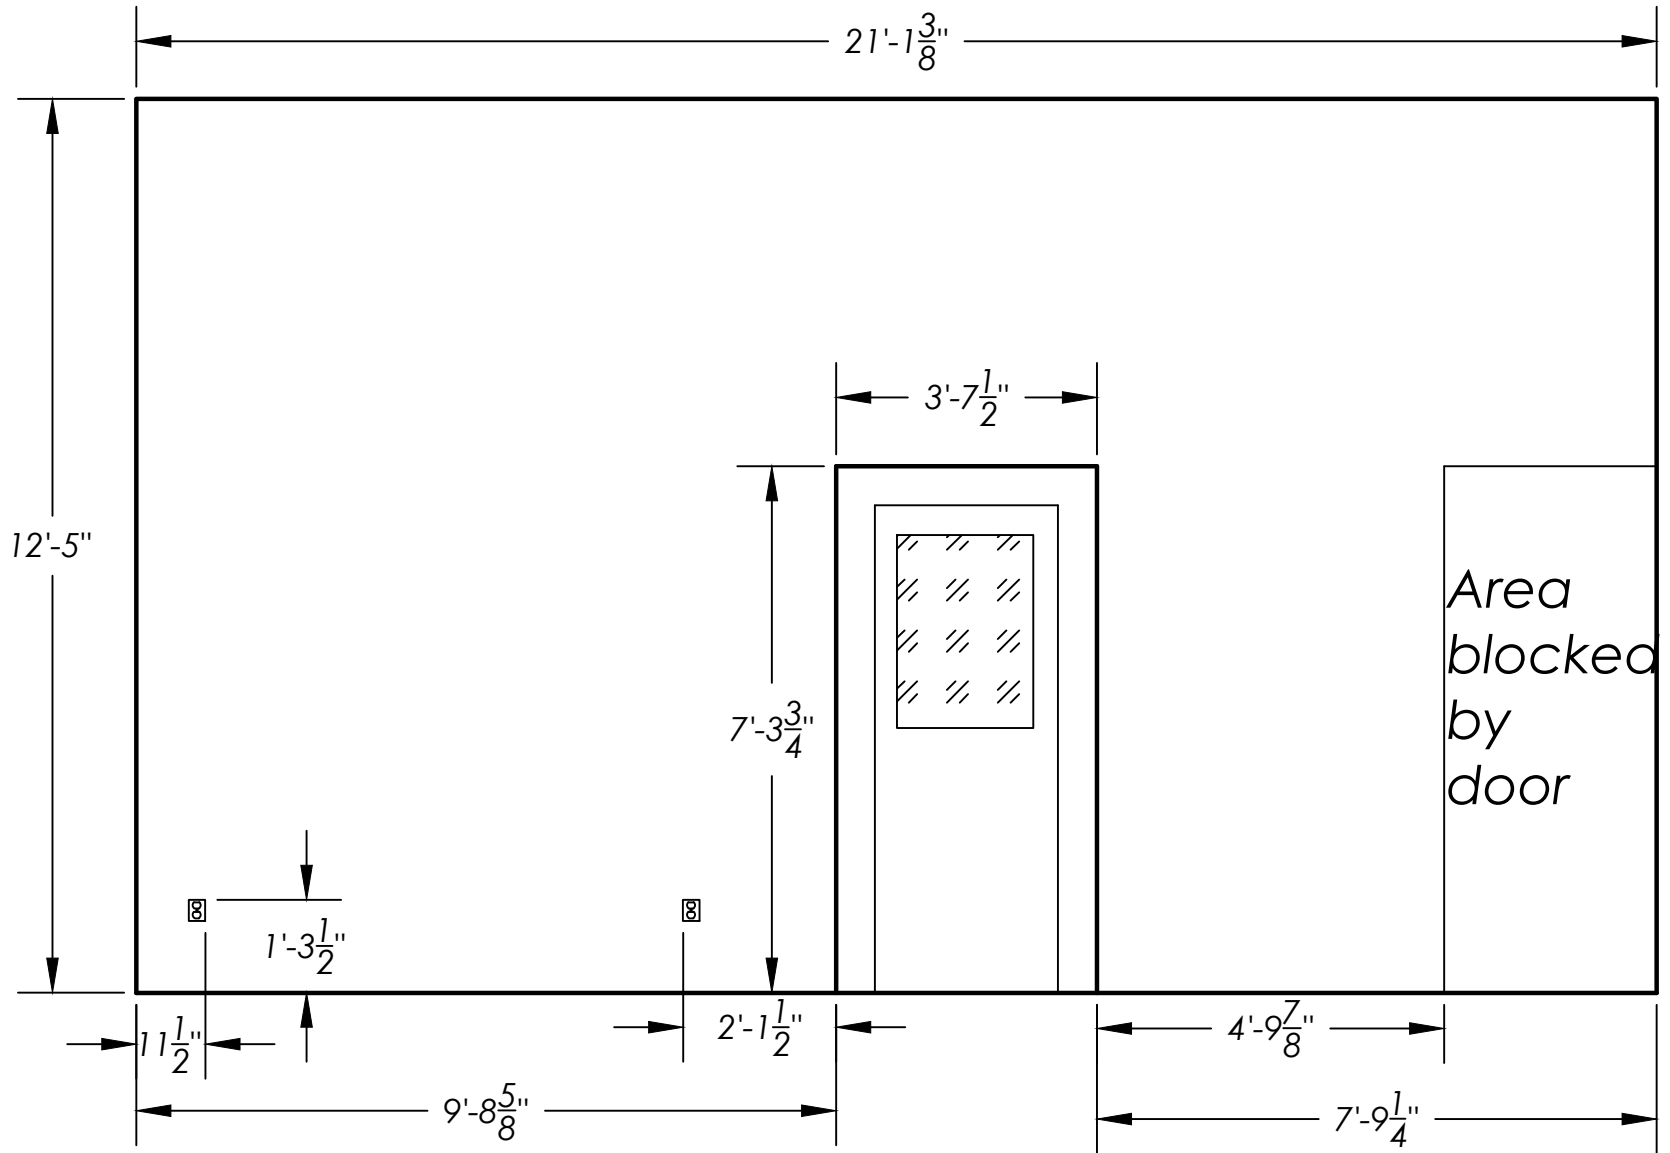

PRODUCED BY AN AUTODESK EDUCATIONAL PRODUCT

PRODUCED BY AN AUTODESK EDUCATIONAL PRODUCT

Treasurer's Gallery Room Dimensions

3/8"=1'

PRODUCED BY AN AUTODESK EDUCATIONAL PRODUCT

PRODUCED BY AN AUTODESK EDUCATIONAL PRODUCT

Treasurer's Gallery East Wall

3/8"=1'

PRODUCED BY AN AUTODESK EDUCATIONAL PRODUCT

PRODUCED BY AN AUTODESK EDUCATIONAL PRODUCT

PRODUCED BY AN AUTODESK EDUCATIONAL PRODUCT

12'-5"

9'-9"

2'-5³/₄"

1'-6⁷/₁₆"

4¹/₂"

8"

Treasurer's Gallery North Wall

1/2"=1'

PRODUCED BY AN AUTODESK EDUCATIONAL PRODUCT

PRODUCED BY AN AUTODESK EDUCATIONAL PRODUCT

PRODUCED BY AN AUTODESK EDUCATIONAL PRODUCT

PRODUCED BY AN AUTODESK EDUCATIONAL PRODUCT

PRODUCED BY AN AUTODESK EDUCATIONAL PRODUCT

Treasurer's Gallery West Wall

3/8" = 1'