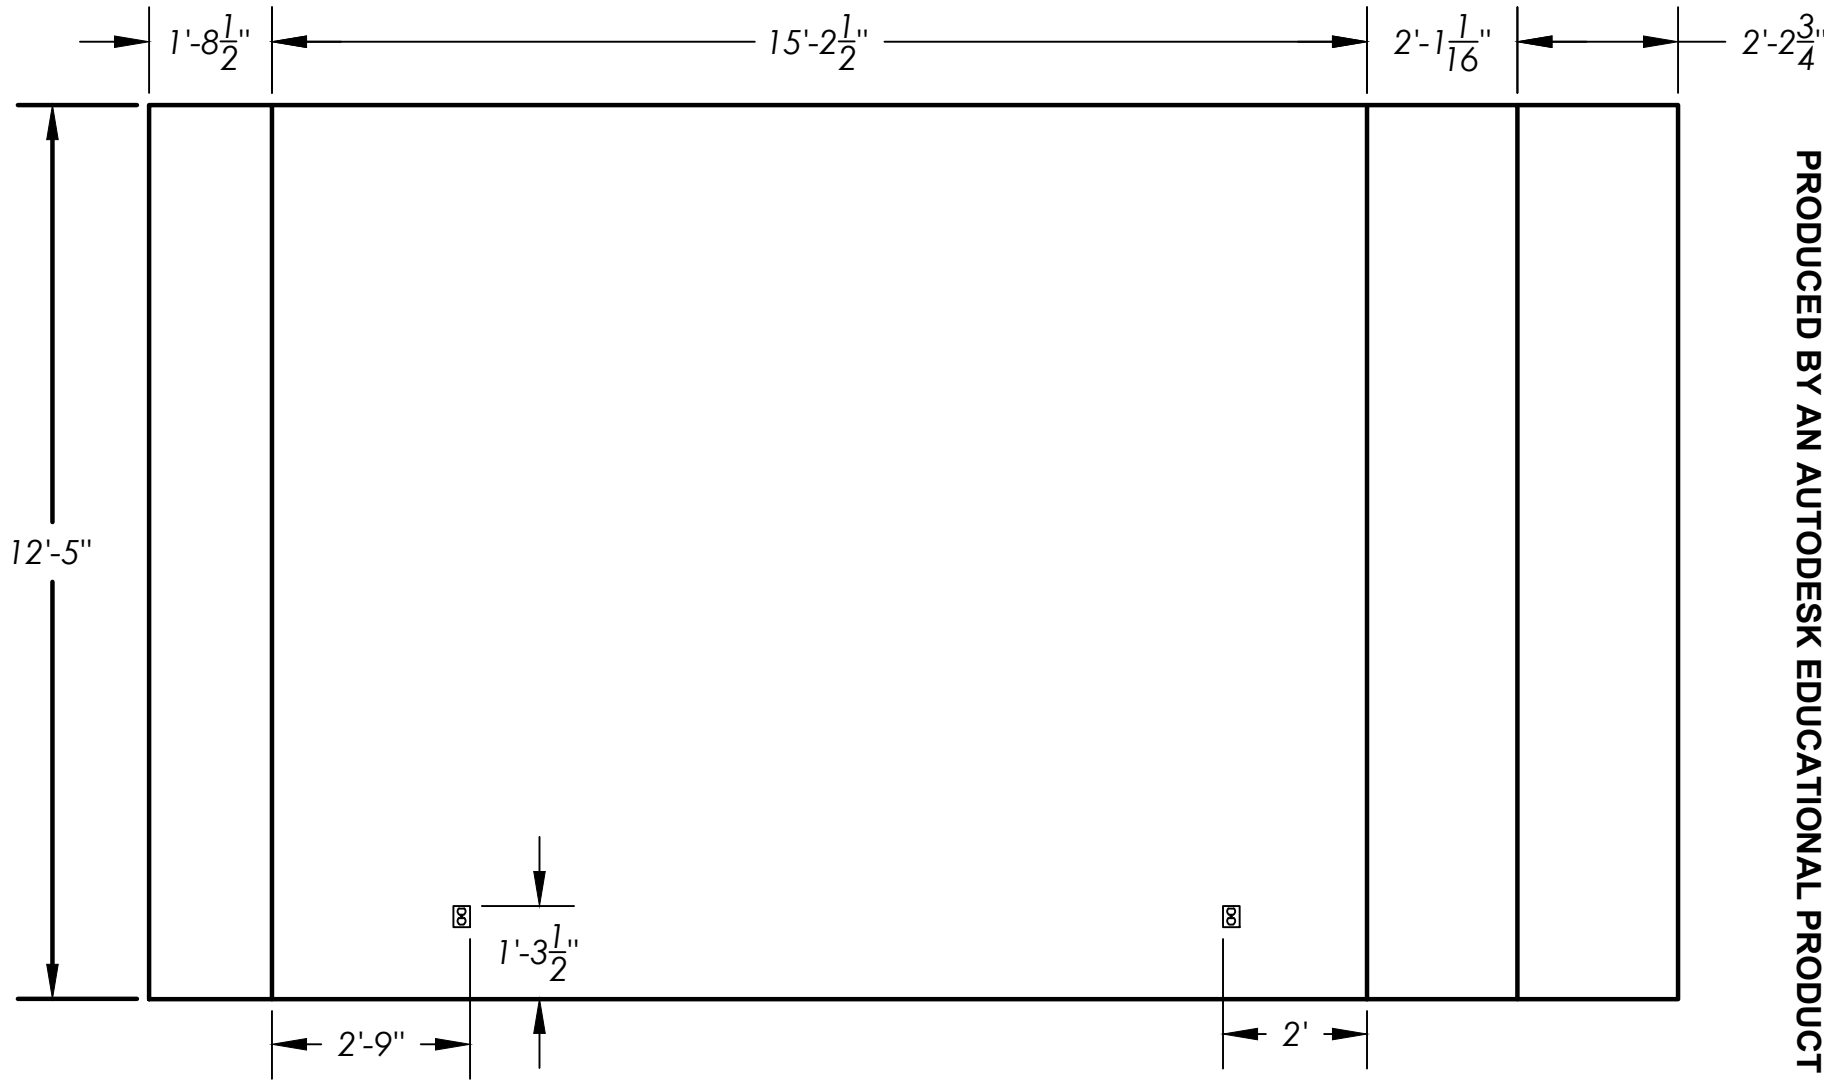

PRODUCED BY AN AUTODESK EDUCATIONAL PRODUCT

PRODUCED BY AN AUTODESK EDUCATIONAL PRODUCT

Treasurer's Gallery West Wall

3/8" = 1'