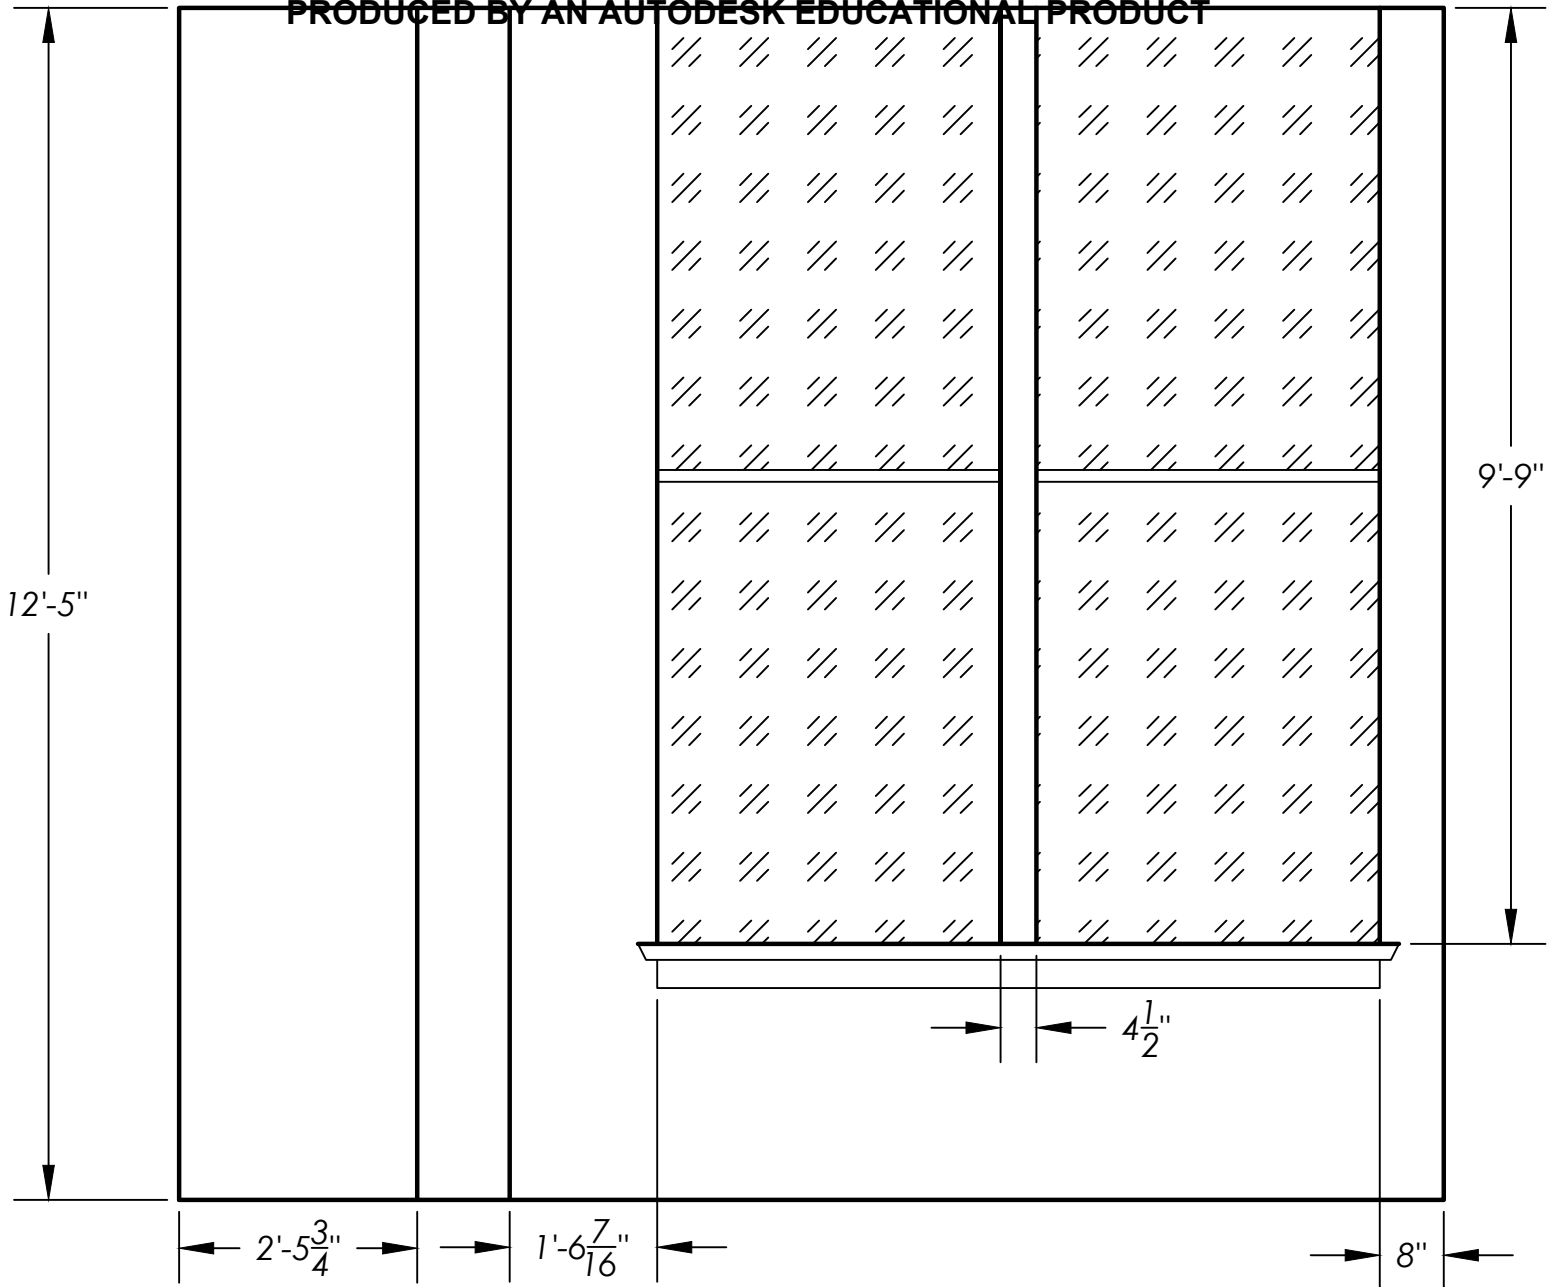

PRODUCED BY AN AUTODESK EDUCATIONAL PRODUCT

PRODUCED BY AN AUTODESK EDUCATIONAL PRODUCT

Treasurer's Gallery Room Dimensions

3/8"=1'

PRODUCED BY AN AUTODESK EDUCATIONAL PRODUCT

PRODUCED BY AN AUTODESK EDUCATIONAL PRODUCT

Treasurer's Gallery East Wall

3/8"=1'

PRODUCED BY AN AUTODESK EDUCATIONAL PRODUCT

PRODUCED BY AN AUTODESK EDUCATIONAL PRODUCT

PRODUCED BY AN AUTODESK EDUCATIONAL PRODUCT

12'-5"

9'-9"

2'-5³/₄"

1'-6⁷/₁₆"

4¹/₂"

8"

Treasurer's Gallery North Wall

1/2"=1'

PRODUCED BY AN AUTODESK EDUCATIONAL PRODUCT

PRODUCED BY AN AUTODESK EDUCATIONAL PRODUCT

PRODUCED BY AN AUTODESK EDUCATIONAL PRODUCT

PRODUCED BY AN AUTODESK EDUCATIONAL PRODUCT

PRODUCED BY AN AUTODESK EDUCATIONAL PRODUCT

Treasurer's Gallery West Wall

3/8" = 1'