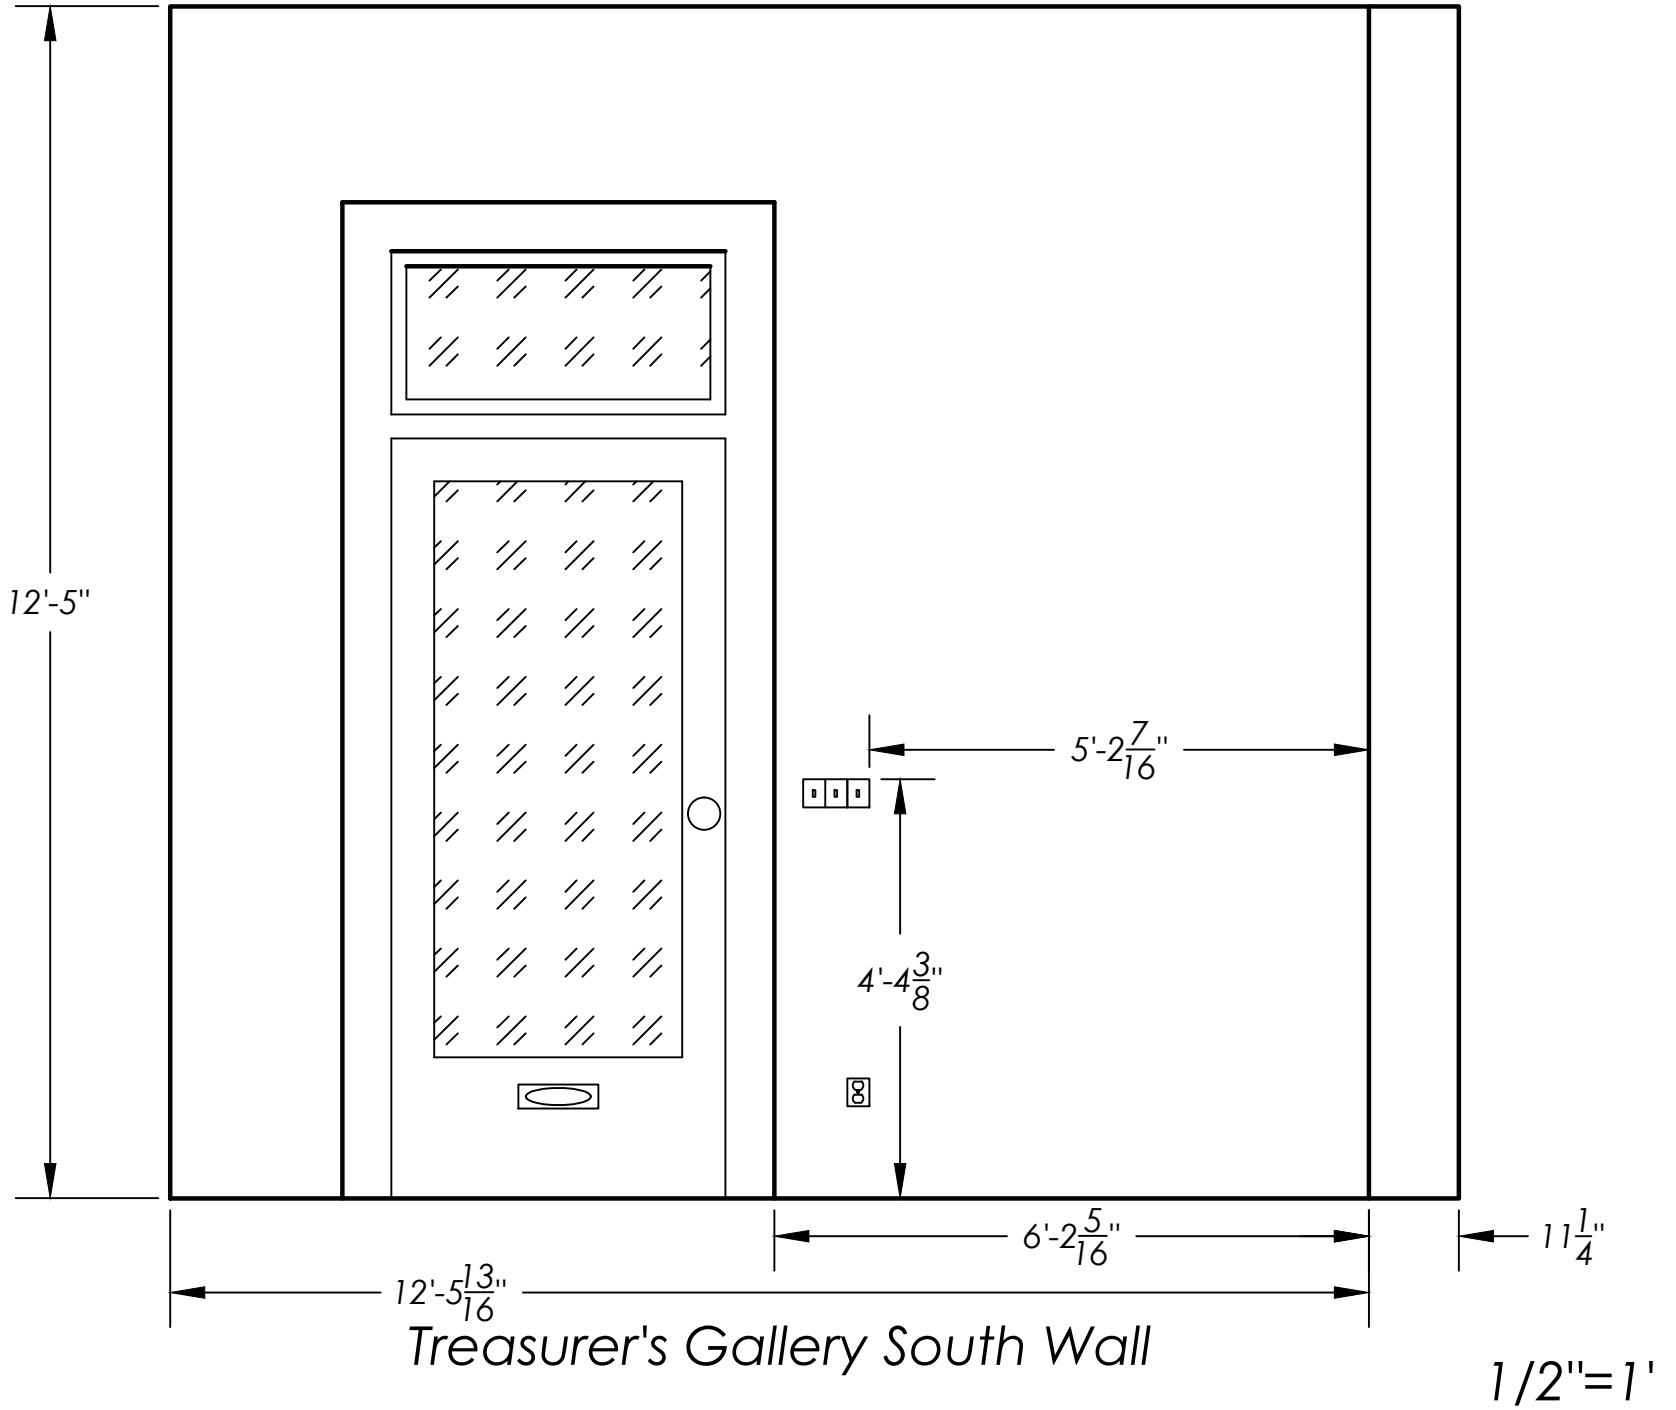

PRODUCED BY AN AUTODESK EDUCATIONAL PRODUCT

PRODUCED BY AN AUTODESK EDUCATIONAL PRODUCT

Treasurer's Gallery Room Dimensions

3/8"=1'

PRODUCED BY AN AUTODESK EDUCATIONAL PRODUCT

PRODUCED BY AN AUTODESK EDUCATIONAL PRODUCT

Treasurer's Gallery East Wall

3/8"=1'

PRODUCED BY AN AUTODESK EDUCATIONAL PRODUCT

PRODUCED BY AN AUTODESK EDUCATIONAL PRODUCT

PRODUCED BY AN AUTODESK EDUCATIONAL PRODUCT

12'-5"

9'-9"

2'-5³/₄"

1'-6⁷/₁₆"

4¹/₂"

8"

Treasurer's Gallery North Wall

1/2"=1'

PRODUCED BY AN AUTODESK EDUCATIONAL PRODUCT

PRODUCED BY AN AUTODESK EDUCATIONAL PRODUCT

PRODUCED BY AN AUTODESK EDUCATIONAL PRODUCT

PRODUCED BY AN AUTODESK EDUCATIONAL PRODUCT

PRODUCED BY AN AUTODESK EDUCATIONAL PRODUCT

Treasurer's Gallery West Wall

3/8" = 1'