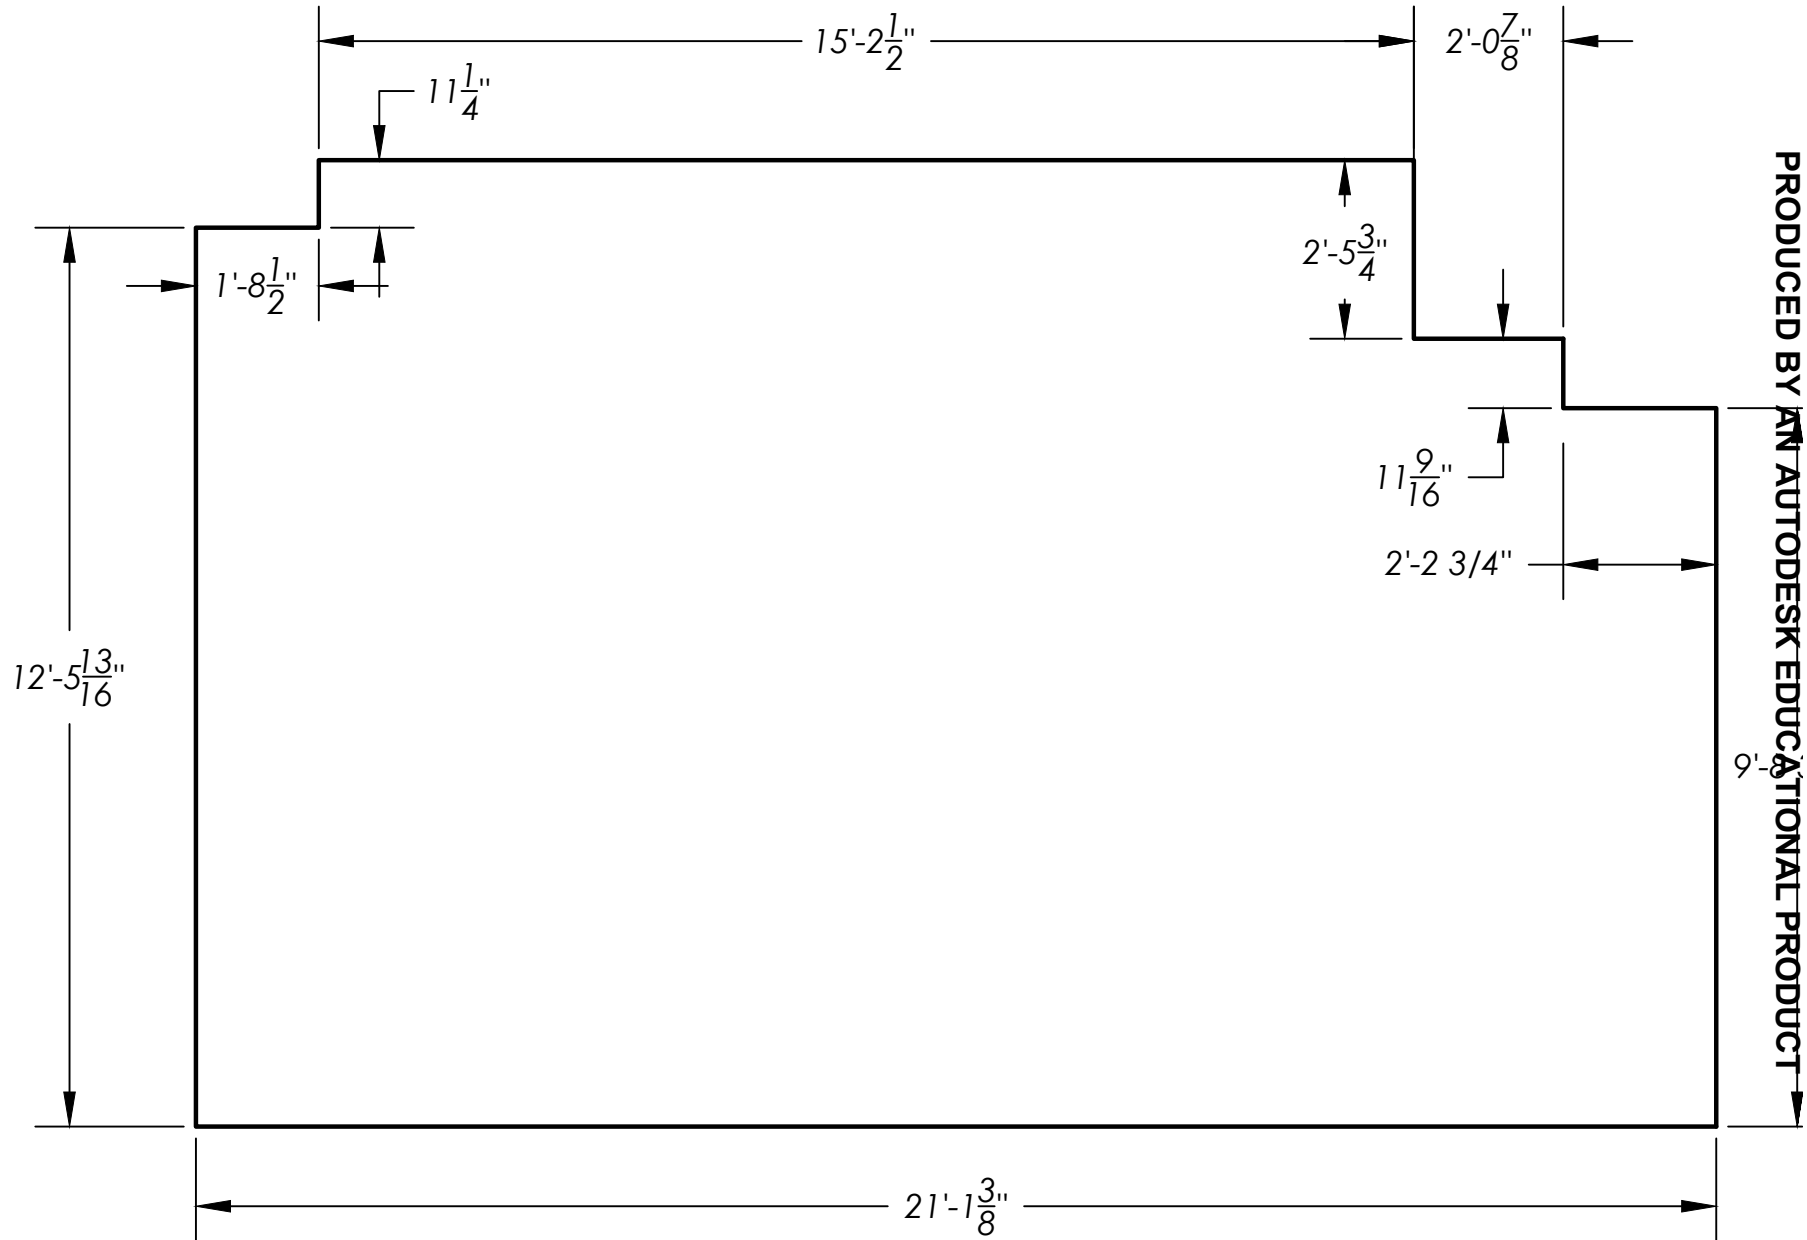

PRODUCED BY AN AUTODESK EDUCATIONAL PRODUCT

PRODUCED BY AN AUTODESK EDUCATIONAL PRODUCT

Treasurer's Gallery Room Dimensions

3/8"=1'

PRODUCED BY AN AUTODESK EDUCATIONAL PRODUCT

PRODUCED BY AN AUTODESK EDUCATIONAL PRODUCT

Treasurer's Gallery East Wall

3/8"=1'

PRODUCED BY AN AUTODESK EDUCATIONAL PRODUCT

PRODUCED BY AN AUTODESK EDUCATIONAL PRODUCT

PRODUCED BY AN AUTODESK EDUCATIONAL PRODUCT

12'-5"

9'-9"

2'-5³/₄"

1'-6⁷/₁₆"

4¹/₂"

8"

Treasurer's Gallery North Wall

1/2"=1'

PRODUCED BY AN AUTODESK EDUCATIONAL PRODUCT

PRODUCED BY AN AUTODESK EDUCATIONAL PRODUCT

PRODUCED BY AN AUTODESK EDUCATIONAL PRODUCT

PRODUCED BY AN AUTODESK EDUCATIONAL PRODUCT

PRODUCED BY AN AUTODESK EDUCATIONAL PRODUCT

Treasurer's Gallery West Wall

3/8" = 1'