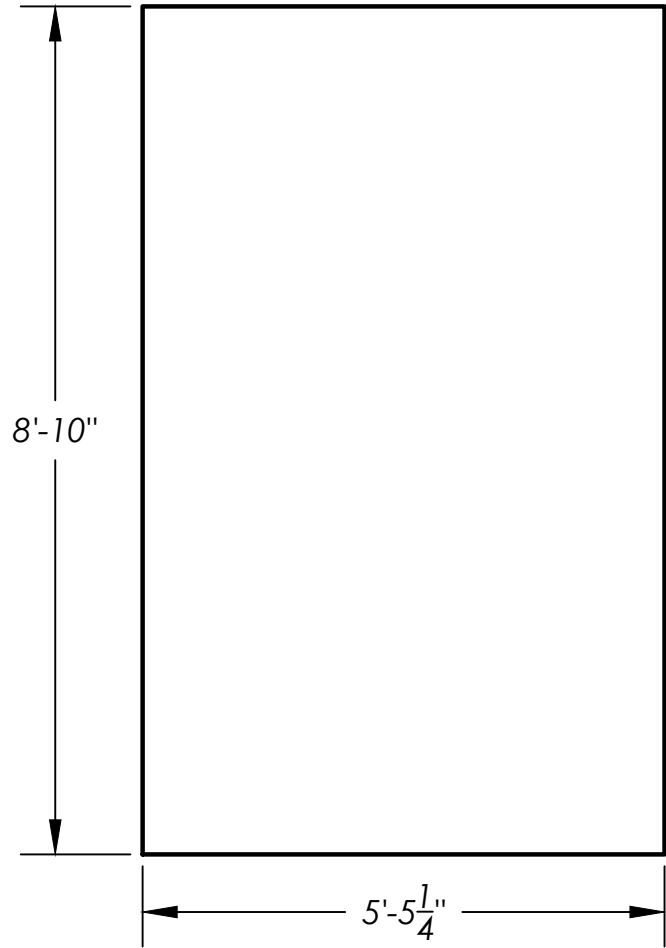

PRODUCED BY AN AUTODESK EDUCATIONAL PRODUCT

PRODUCED BY AN AUTODESK EDUCATIONAL PRODUCT

PRODUCED BY AN AUTODESK EDUCATIONAL PRODUCT

*Vault Gallery Dimensions*

1"=1'

PRODUCED BY AN AUTODESK EDUCATIONAL PRODUCT

*Vault East Wall*

1/2"=1'

*Vault West Wall*

1/2"=1'