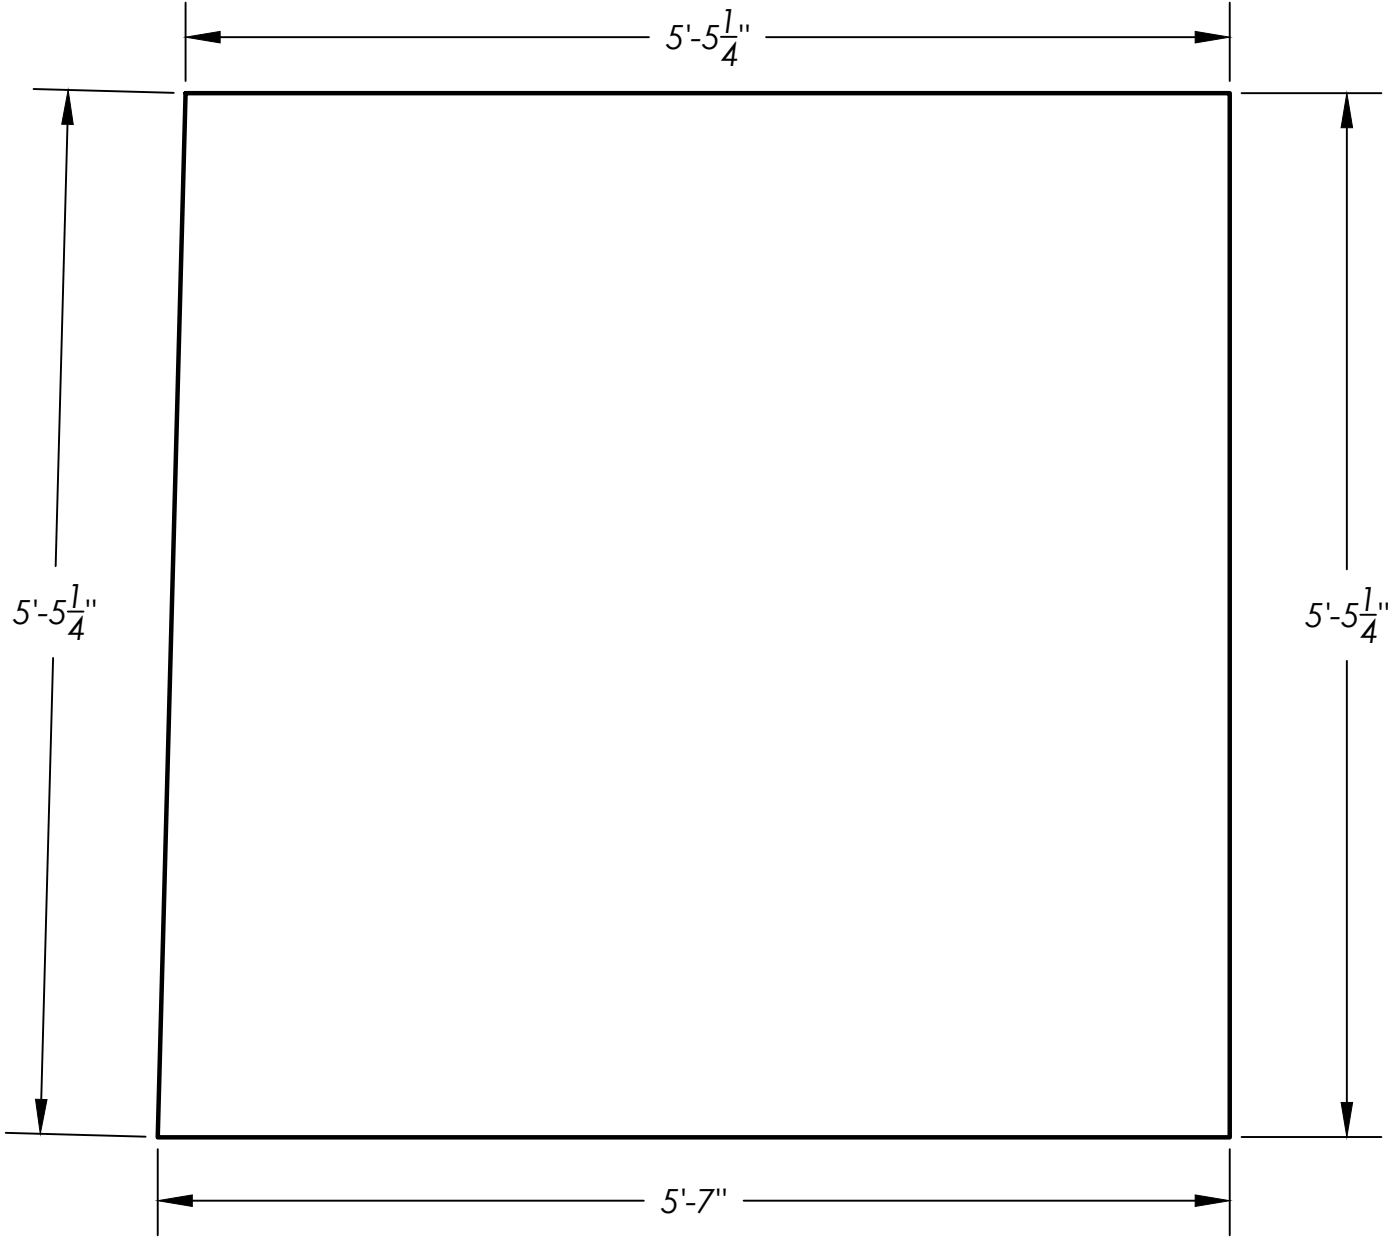

PRODUCED BY AN AUTODESK EDUCATIONAL PRODUCT

PRODUCED BY AN AUTODESK EDUCATIONAL PRODUCT

PRODUCED BY AN AUTODESK EDUCATIONAL PRODUCT

*Vault Gallery Dimensions*

1"=1'

PRODUCED BY AN AUTODESK EDUCATIONAL PRODUCT

*Vault East Wall*

1/2"=1'

*Vault West Wall*

1/2"=1'