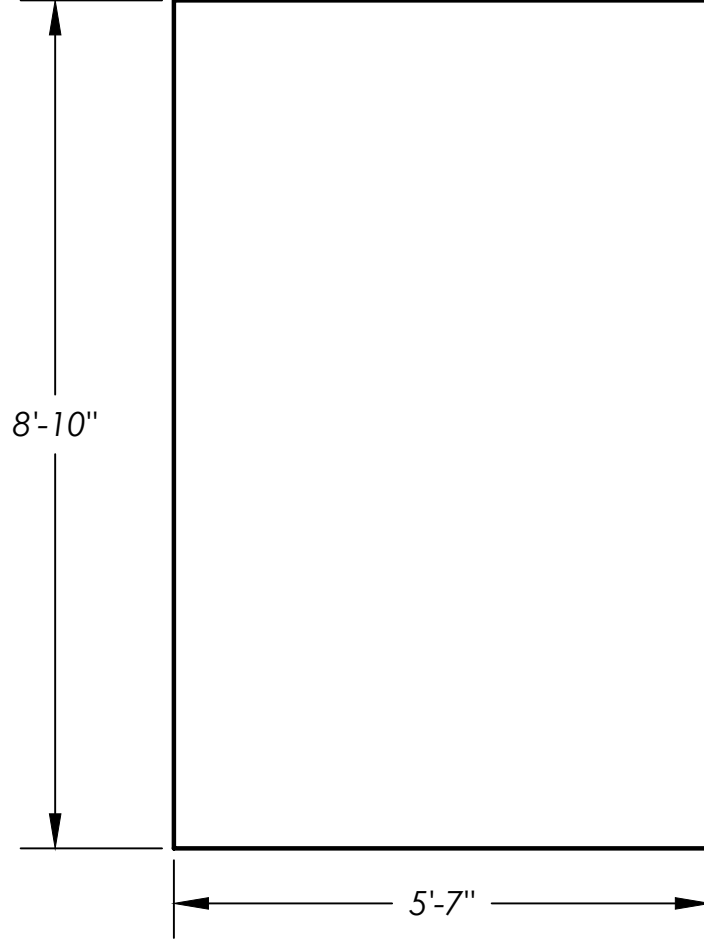

PRODUCED BY AN AUTODESK EDUCATIONAL PRODUCT

PRODUCED BY AN AUTODESK EDUCATIONAL PRODUCT

PRODUCED BY AN AUTODESK EDUCATIONAL PRODUCT

*Vault Gallery Dimensions*

1"=1'

PRODUCED BY AN AUTODESK EDUCATIONAL PRODUCT

*Vault East Wall*

1/2"=1'

*Vault West Wall*

1/2"=1'